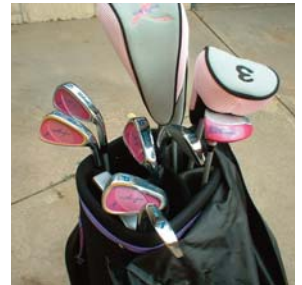

◆ ◆ PERSONAL PROPERTY ◆ ◆

Pool Table
Yard Art
Tools

AUCTION

Glass
Furniture
Car

Saturday • September 18th, 2010 • 10:03 A.M.
5900 E. Douglas • Wichita, KS

Directions: From Douglas and Edgemore go West to Auction.

NO BUYERS PREMIUM / NO MINIMUMS / NO RESERVES